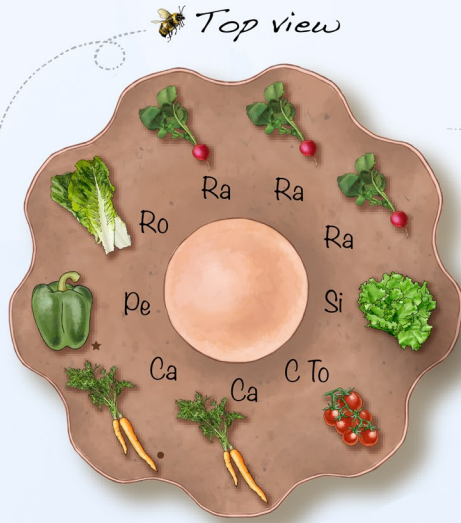

Garden Tower Project

salad tower

- ### Herbs
- Cilantro
 - Mint
 - Sage
 - Chamomile
 - Parsely
 - Stevia
 - Thyme
 - Chives/Garlic
 - Basil
 - Oregano
 - Rosemary
 - Dill

- ### Flowers
- Pansies
 - Nasturtium
 - Marigold

Vegetables

- | | | | | | | | |
|-------------|------------------|-----------------|----------------|---------------|----------------------|-------------|----------------------------|
| Upper rings | Tomato | Chinese cabbage | Carrot/Parsnip | All rings | Container strawberry | Celery | Black seed simpson lettuce |
| | Cherry tomato | Brussel sprouts | Leeks | | Snap pea | Swiss chard | Romaine lettuce |
| | Eggplant | Beet | Onion | | Green bean | Dwarf kale | Red romaine lettuce |
| | Dwarf okra | Turnip | Sweet potato | | Bell pepper | Spinach | Radish |
| Lower rings | Cantaloupe/Melon | Jalepeno pepper | Broccoli | Summer squash | Radicchio | | |
| | Cucumber | Cabbage | Cauliflower | | | | |