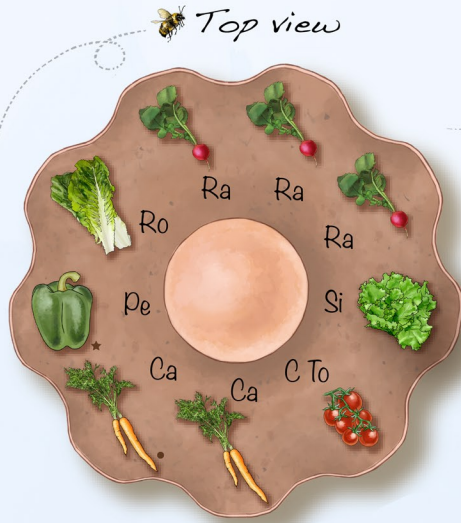

## salad tower

- ### Herbs
- Cilantro
  - Mint
  - Sage
  - Chamomile
  - Parsely
  - Stevia
  - Thyme
  - Chives/Garlic
  - Basil
  - Oregano
  - Rosemary
  - Dill

- ### Flowers
- Pansies
  - Nasturtium
  - Marigold

### Vegetables

- |             |                  |                 |                |               |                      |             |                            |
|-------------|------------------|-----------------|----------------|---------------|----------------------|-------------|----------------------------|
| Upper rings | Tomato           | Chinese cabbage | Carrot/Parsnip | All rings     | Container strawberry | Celery      | Black seed simpson lettuce |
|             | Cherry tomato    | Brussel sprouts | Leeks          |               | Snap pea             | Swiss chard | Romaine lettuce            |
|             | Eggplant         | Beet            | Onion          |               | Green bean           | Dwarf kale  | Red romaine lettuce        |
|             | Dwarf okra       | Turnip          | Sweet potato   |               | Bell pepper          | Spinach     | Radish                     |
| Lower rings | Cantaloupe/Melon | Jalepeno pepper | Broccoli       | Summer squash | Radicchio            |             |                            |
|             | Cucumber         | Cabbage         | Cauliflower    |               |                      |             |                            |